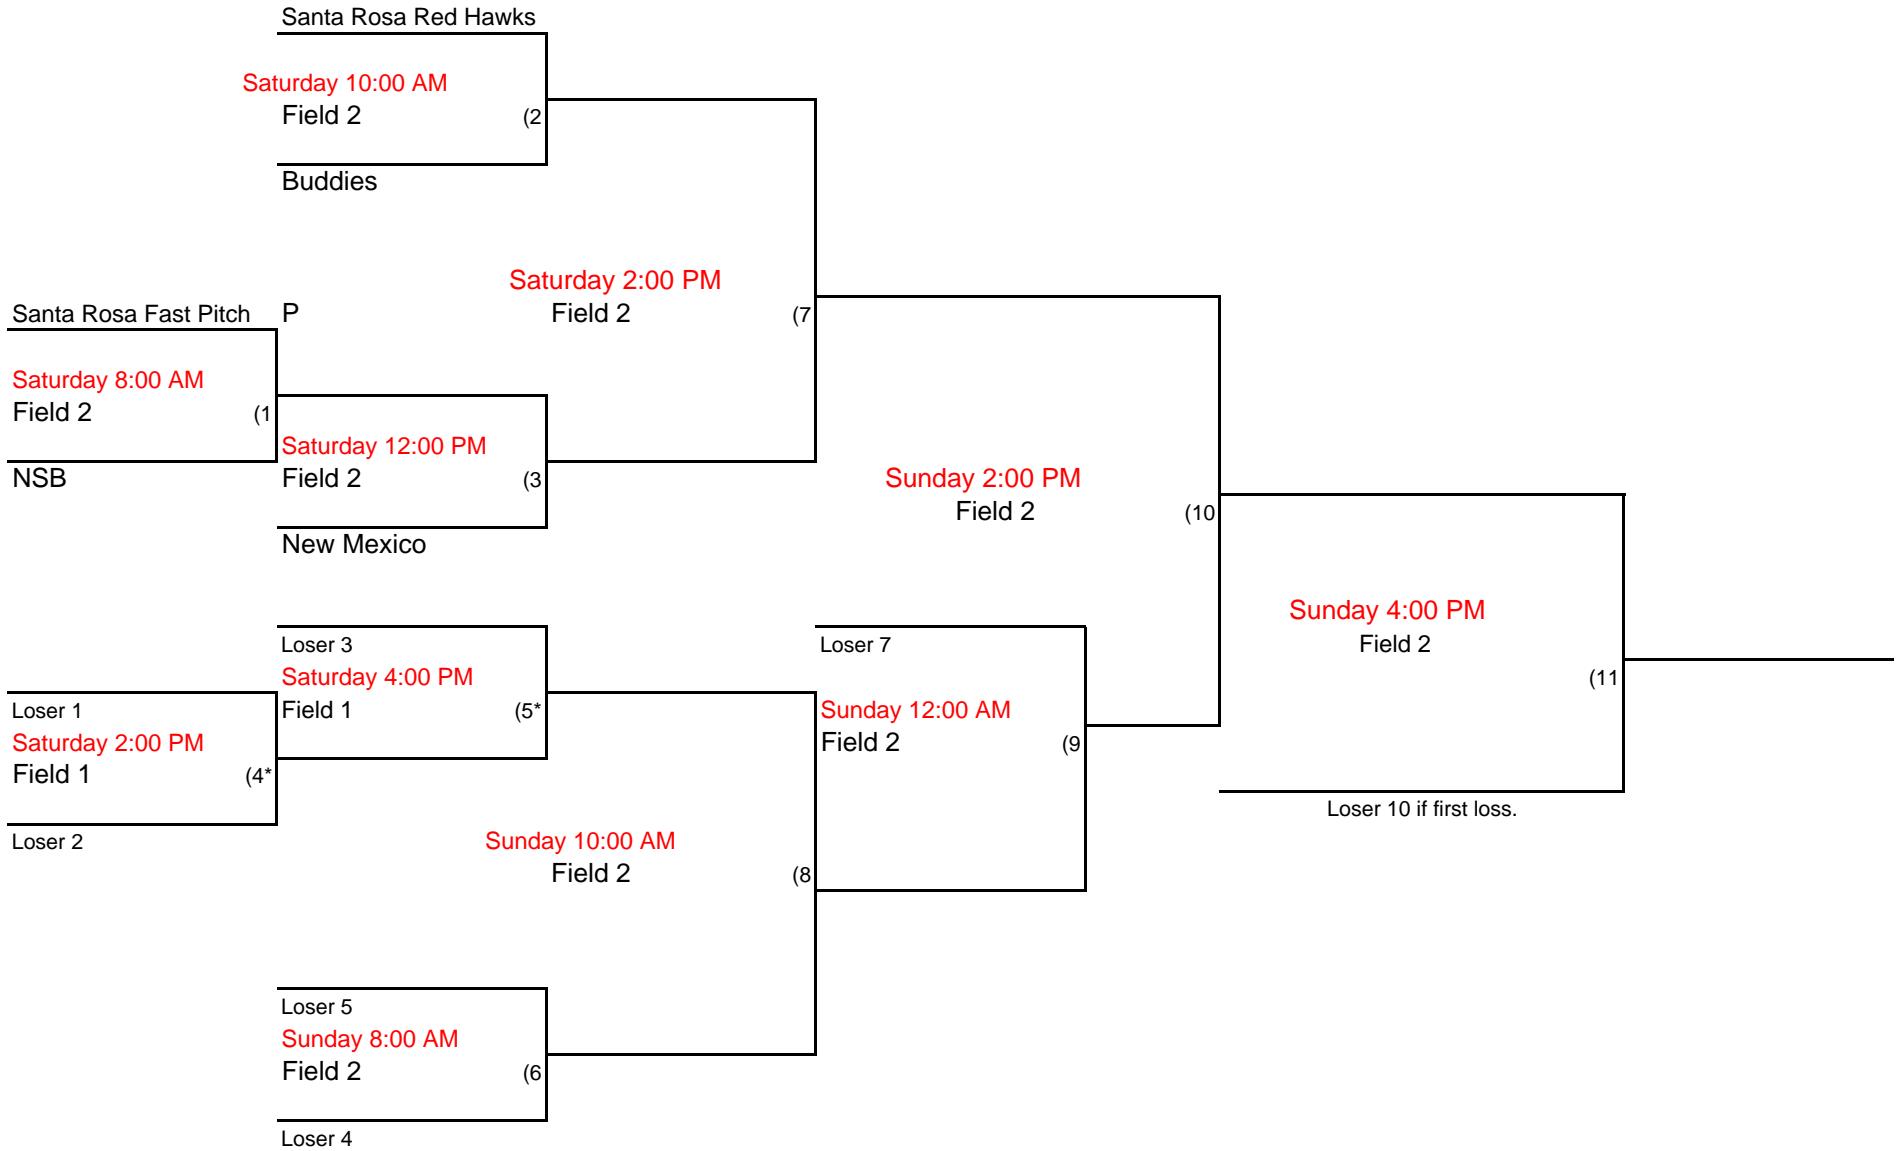

# ASA MFP "B" Division

NOTE: An \* next to a game number in the loser's bracket denotes the loser of that game will play another game