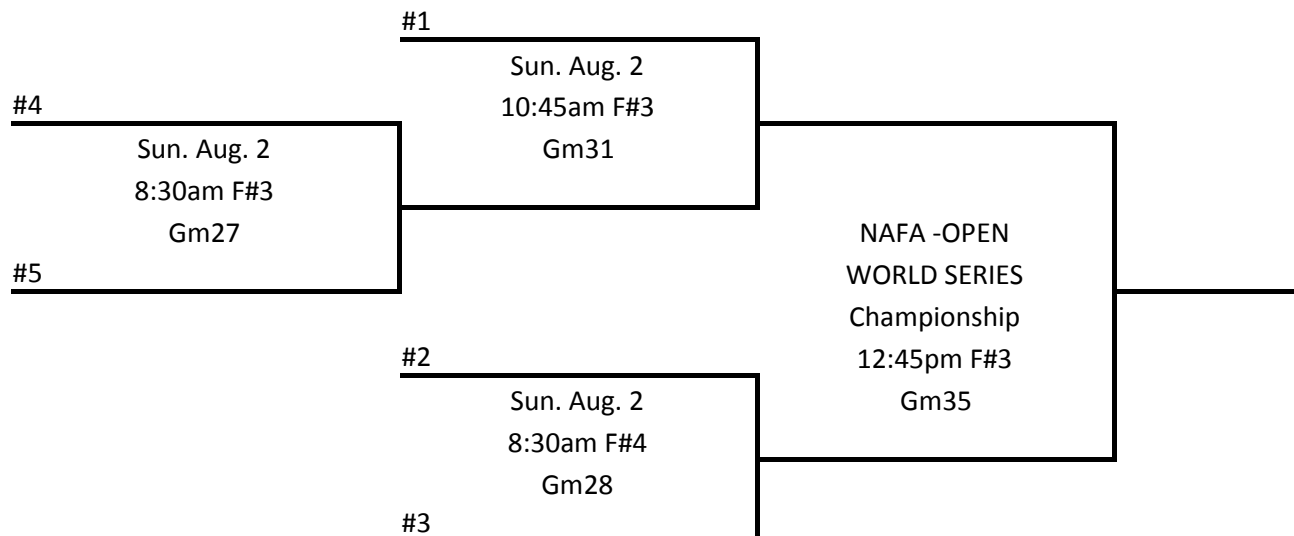

Sponsored by: City of Fife Lodging Tax Advisory Committee