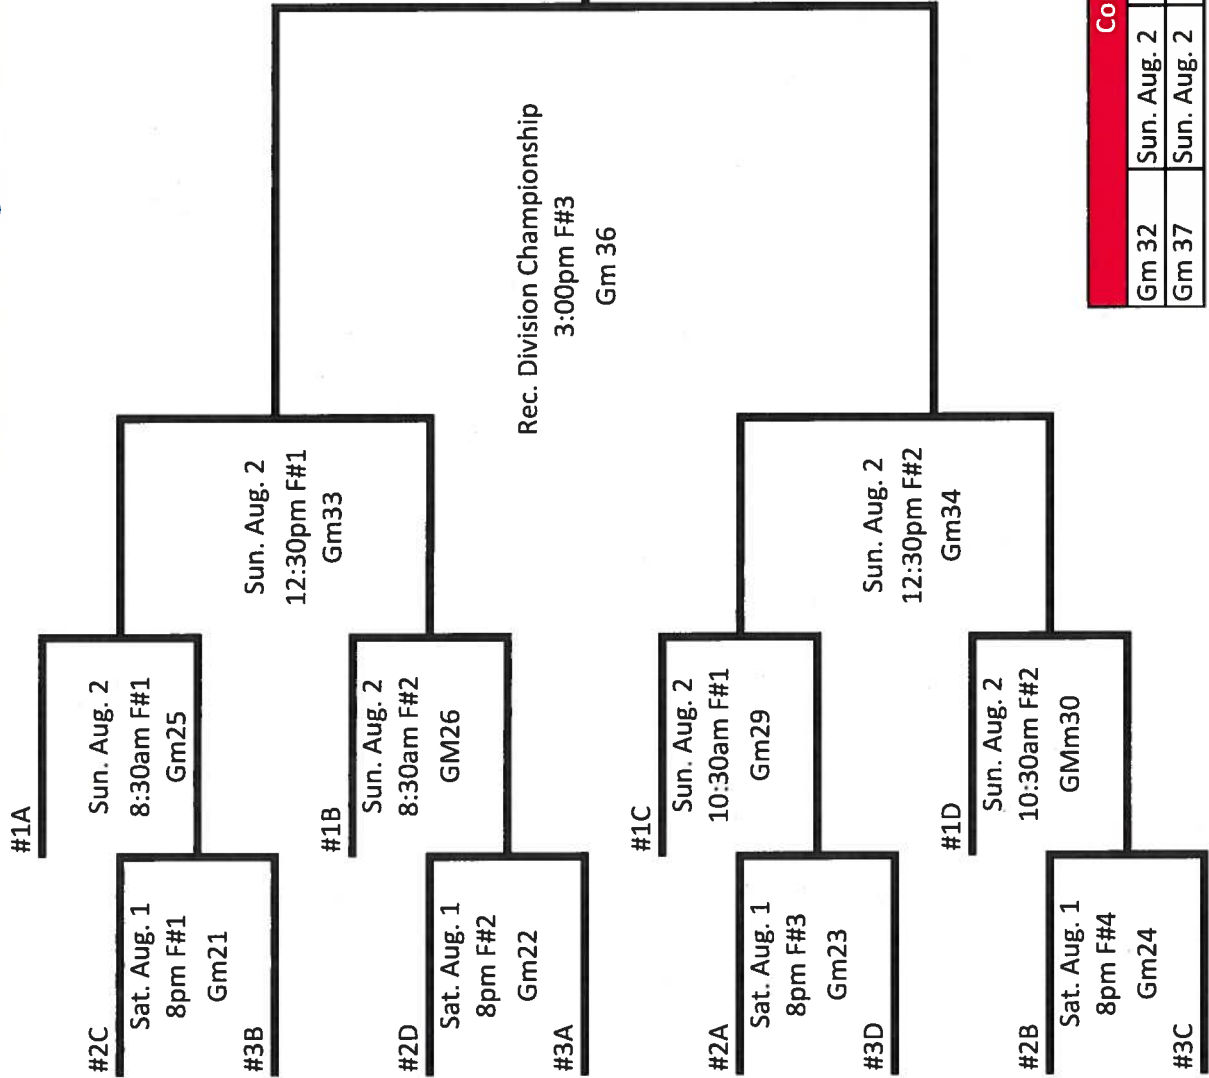

Pool D

Thunder Victoria, BC
 Surrey Rebels Surrey, BC
 MisFits Kent, WA

Sponsored by: City of Fife Lodging Tax Advisory Committee

55th Seattle Invitational @Fife

Rec. Division: Single Elimination Bracket

- Seeding determined by:**
1. Win/Loss record
 2. Head to head
 3. Run Differential (max 7 runs)
 4. Run's Allowed (max 7 runs)
 5. Runs Scored (max 7 runs)