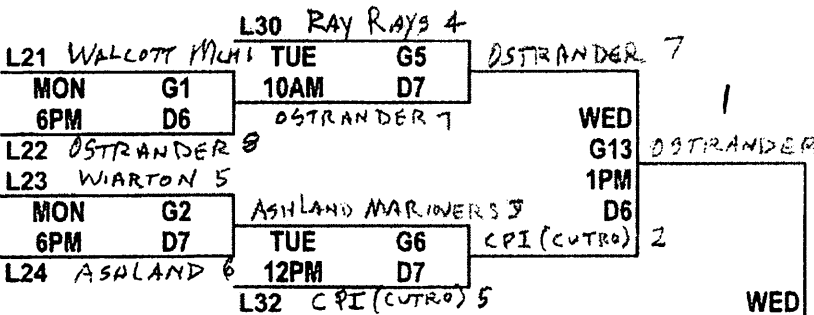

NOT OFFICIAL by JRW

REVISED 7/19/16

2016 ISC II TOURNAMENT
 Aug 15 - 18
 GREEN VALLEY SOFTBALL COMPLEX
 Moline, IL

Winners Bracket

~~Fri 8-16-16~~
 3 PAA
~~Wed 8-17-16~~
 8:30 AM PDT
 Wed 8-17-16
 5:30 PDT

SHAKESPEARE
 FALCONS

Losers Bracket

DOLAN & MURPHY'S

THR G20 10AM D6

THR G22 4PM D5

THR G21 12PM D6

L19 OSTRANDER