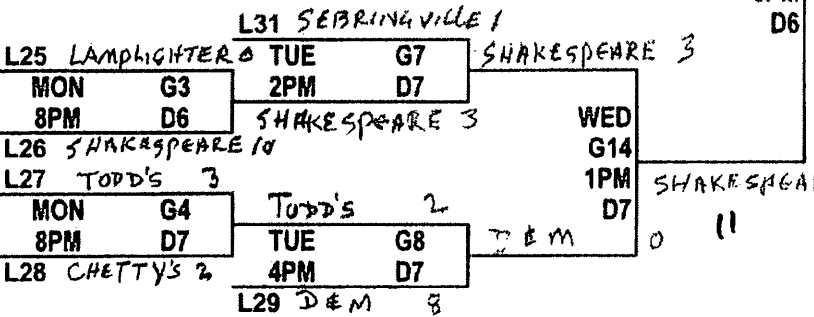

NOT OFFICIAL by JRW

REVISED 7/19/16

2016 ISC II TOURNAMENT
 Aug 15 - 18
 GREEN VALLEY SOFTBALL COMPLEX
 Moline, IL

Winners Bracket

~~Fri 8-16-16~~
 3 PAA
~~Wed 8-17-16~~
 8:30 AM PDT
 Wed 8-17-16
 5:30 PDT

SHAKESPEARE
 FALCONS

Losers Bracket

DOLAN & MURPHY'S

THR G20 10AM D6

THR G22 4PM D5

THR G21 12PM D6

L19 OSTRANDER