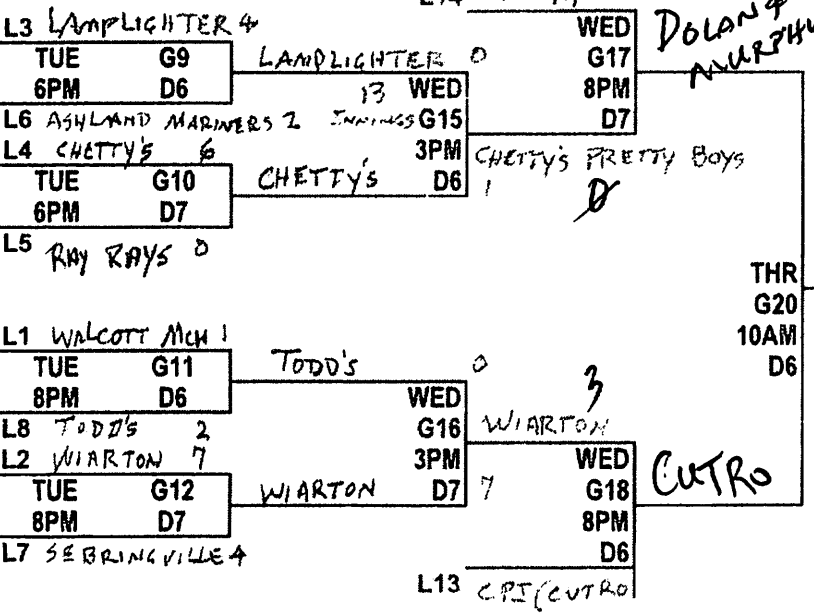

NOT OFFICIAL by JRW

REVISED 7/19/16

2016 ISC II TOURNAMENT
 Aug 15 - 18
 GREEN VALLEY SOFTBALL COMPLEX
 Moline, IL

Winners Bracket

~~Fri 8-16-16~~
 3 PAA
~~Wed 8-17-16~~
 8:30 AM PDT
 Wed 8-17-16
 5:30 PDT

SHAKESPEARE
 FALCONS

Losers Bracket

DOLAN & MURPHY'S

THR G20 10AM D6

THR G22 4PM D5

THR G21 12PM D6

L19 OSTRANDER