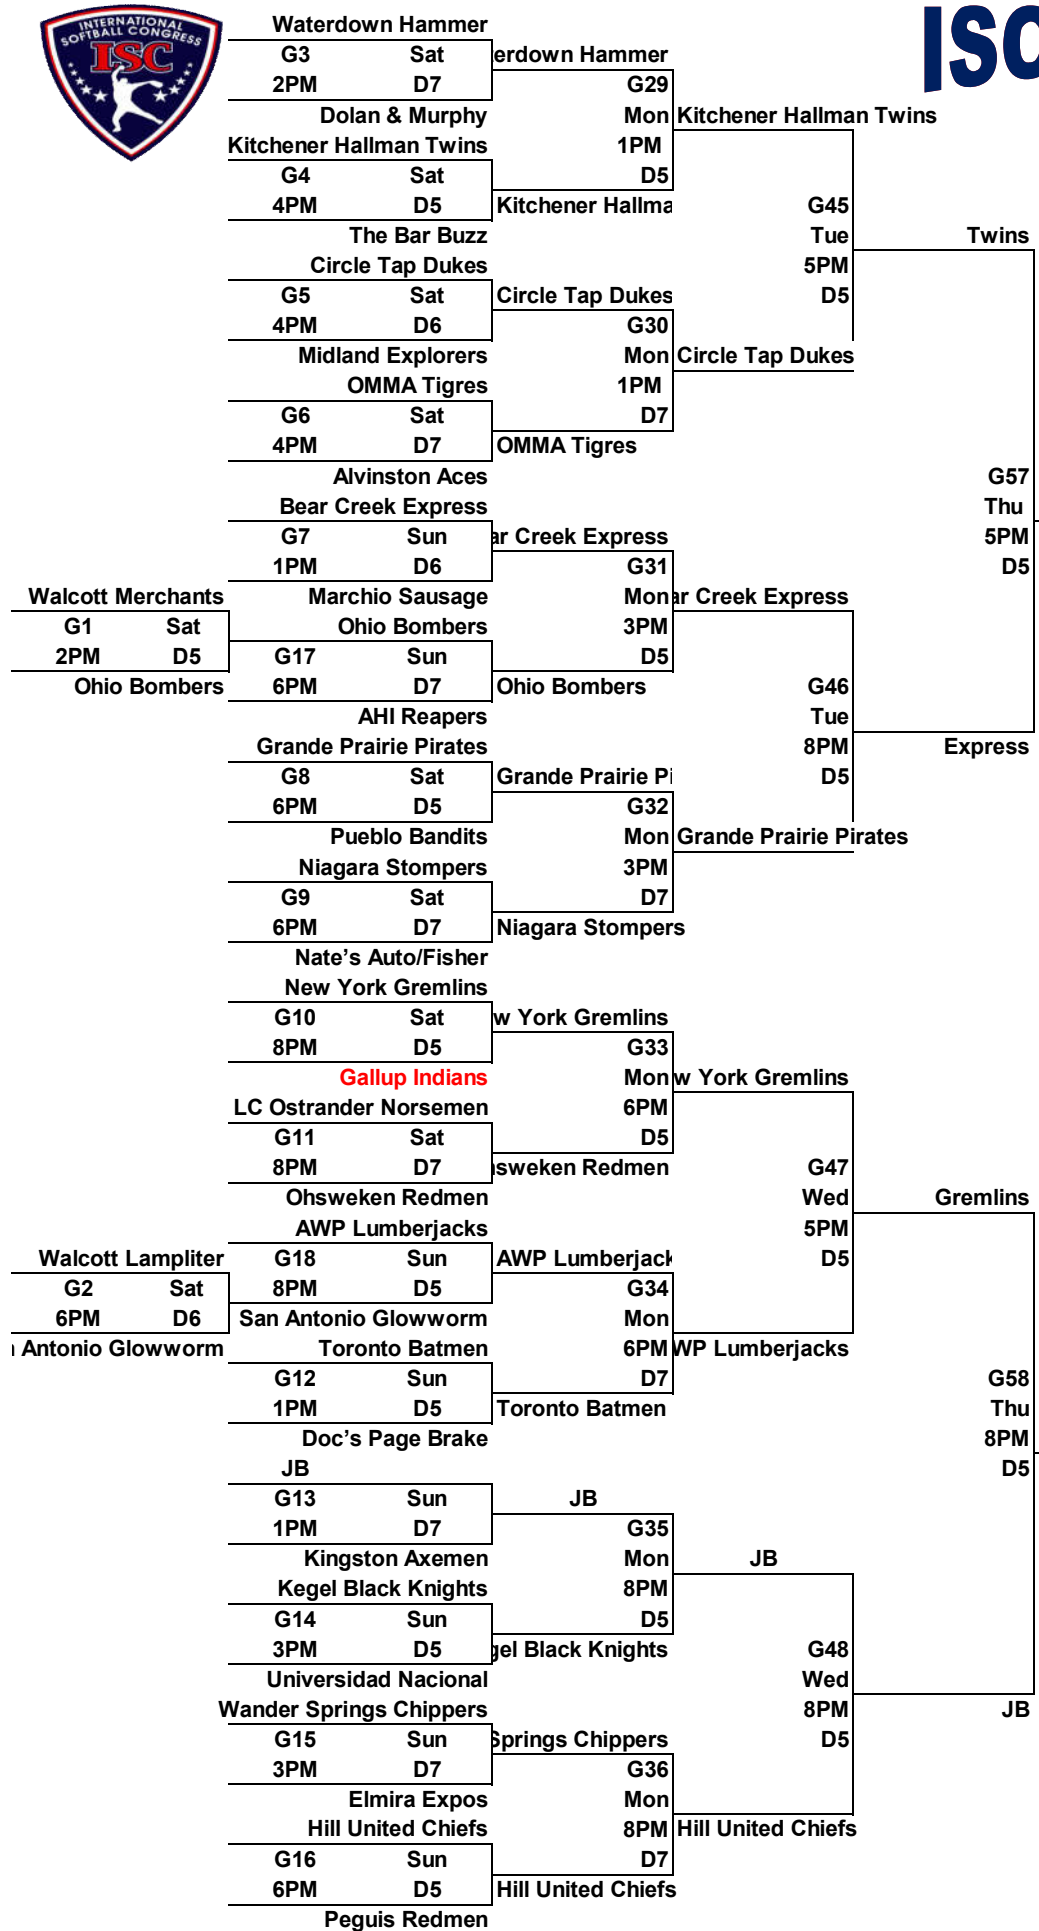

ISC WORLD TOURNAMENT

AUG 13 - 20

GREEN VALLEY SPORTS COMPLEX

MOLINE, IL

Winner's Bracket

Loser's Bracket

Bear Creek L57

L63